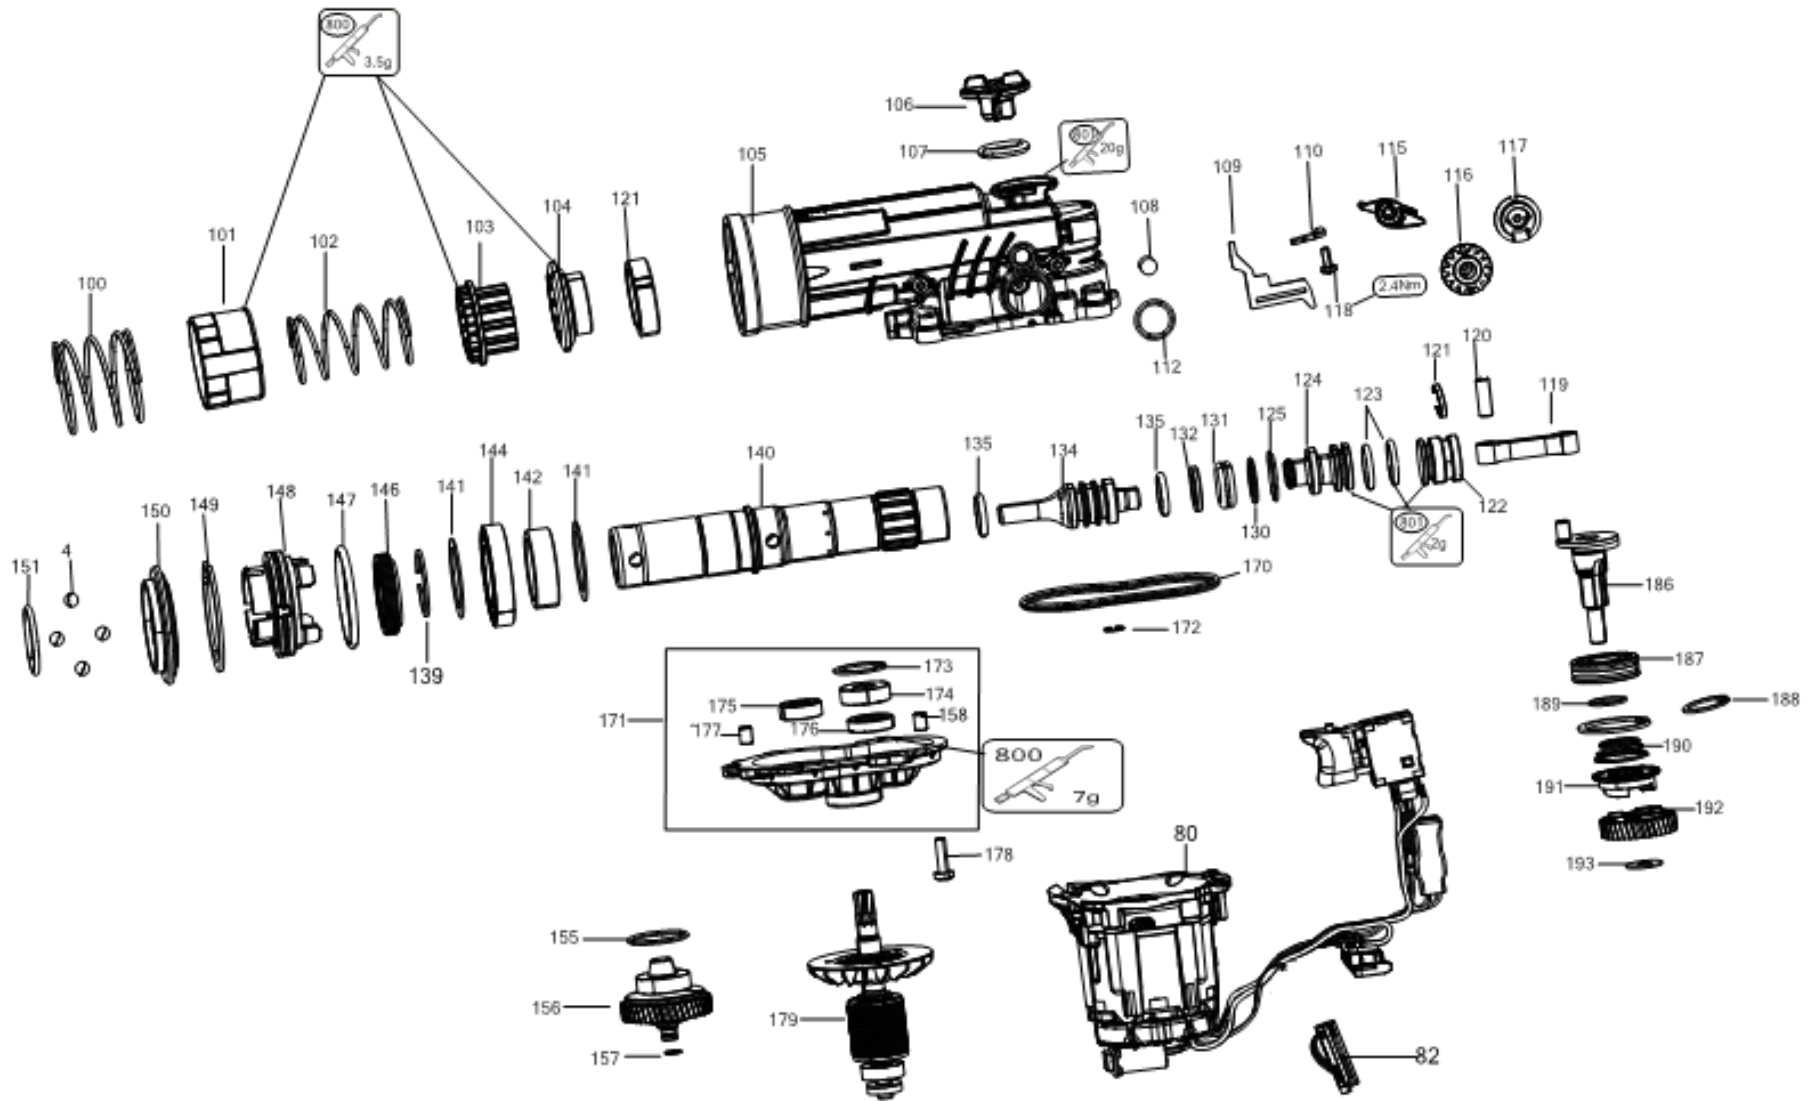

DeWALT

DCH417

TYP.
1

©

E20953

www.2helpu.com

10-08-2020

Parts List DCH417NT CORDLESS HAMMER 1

Item	Part Number	Qty	Part Description	General Description	Other Info	Repair Inst	Markets
1	323489-00	1	CAP			No	XJ
2	579212-00	1	RING			No	XJ
3	N910599	1	TUBE			No	XJ
4	583890-00	5	BALL			No	XJ
5	578387-00	1	WASHER			No	XJ
6	871690	1	SPRING			No	XJ
7	N400082	1	SPRING			No	XJ
8	N106154	1	COVER			No	XJ
9	324006-14	2	SCREW			No	XJ
10	N106172-00	1	COVER RH			No	XJ
11	N914793	1	HANDLE SA			No	XJ
12	N431292	1	BAR			No	XJ
13	N728012	1	INSERT			No	XJ
14	N728013	1	INSERT			No	XJ
15	N106173-00	1	COVER LH			No	XJ
16	N150304	1	KNOB			No	XJ
17	1008957-00	2	SPRING			No	XJ
18	N119679	1	SPRING			No	XJ
19	N427167	1	BELLOWS			No	XJ
20	N106188	1	SPRING COMPRESSION			No	XJ
21	324007-11	6	SCREW	M5 X 18		No	XJ
22	N152623	1	STOP			No	XJ
23	N192178	1	BUTTON RELEASE			No	XJ
24	N106221-00	1	BELLOWS			No	XJ
25	N762797	1	HOLDER			No	XJ
26	N737327	1	LED			No	XJ
27	330019-80	8	SCREW			No	XJ
28	90611830	2	SCREW			No	XJ
29	N452980	1	INDICATOR			No	XJ
30	N461541	1	HOOK			No	XJ
31	N400130	1	SCREW			No	XJ
32	N914798	1	HOOK SA			No	XJ