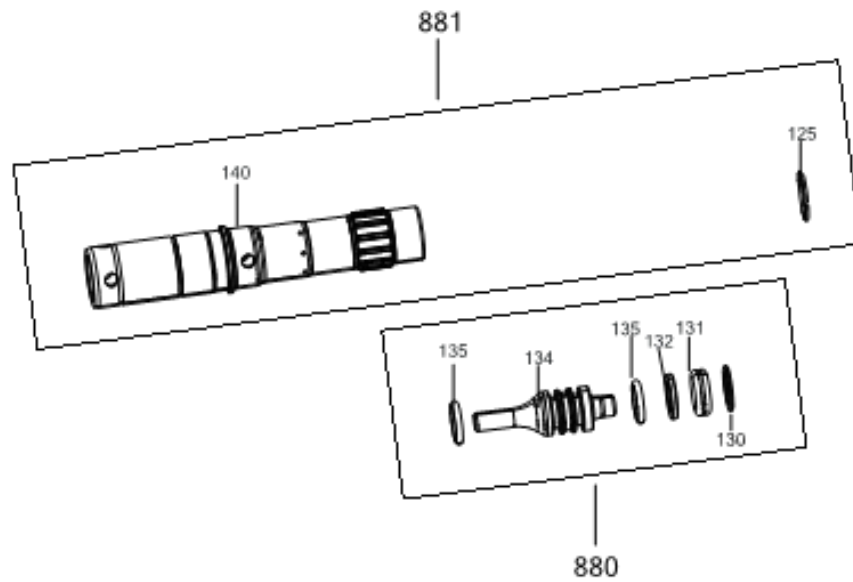

904

DCH417NT CORDLESS HAMMER 1

DeWALT

DCH417

TYP.
1

E20952

www.2helpu.com

04-08-2020

Parts List DCH417NT CORDLESS HAMMER 1

Item	Part Number	Qty	Part Description	General Description	Other Info	Repair Inst	Markets
1	323489-00	1	CAP			No	XJ
2	579212-00	1	RING			No	XJ
3	N910599	1	TUBE			No	XJ
4	583890-00	5	BALL			No	XJ
5	578387-00	1	WASHER			No	XJ
6	871690	1	SPRING			No	XJ
7	N400082	1	SPRING			No	XJ
8	N106154	1	COVER			No	XJ
9	324006-14	2	SCREW			No	XJ
10	N106172-00	1	COVER RH			No	XJ
11	N914793	1	HANDLE SA			No	XJ
12	N431292	1	BAR			No	XJ
13	N728012	1	INSERT			No	XJ
14	N728013	1	INSERT			No	XJ
15	N106173-00	1	COVER LH			No	XJ
16	N150304	1	KNOB			No	XJ
17	1008957-00	2	SPRING			No	XJ
18	N119679	1	SPRING			No	XJ
19	N427167	1	BELLOWS			No	XJ
20	N106188	1	SPRING COMPRESSION			No	XJ
21	324007-11	6	SCREW	M5 X 18		No	XJ
22	N152623	1	STOP			No	XJ
23	N192178	1	BUTTON RELEASE			No	XJ
24	N106221-00	1	BELLOWS			No	XJ
25	N762797	1	HOLDER			No	XJ
26	N737327	1	LED			No	XJ
27	330019-80	8	SCREW			No	XJ
28	90611830	2	SCREW			No	XJ
29	N452980	1	INDICATOR			No	XJ
30	N461541	1	HOOK			No	XJ
31	N400130	1	SCREW			No	XJ
32	N914798	1	HOOK SA			No	XJ