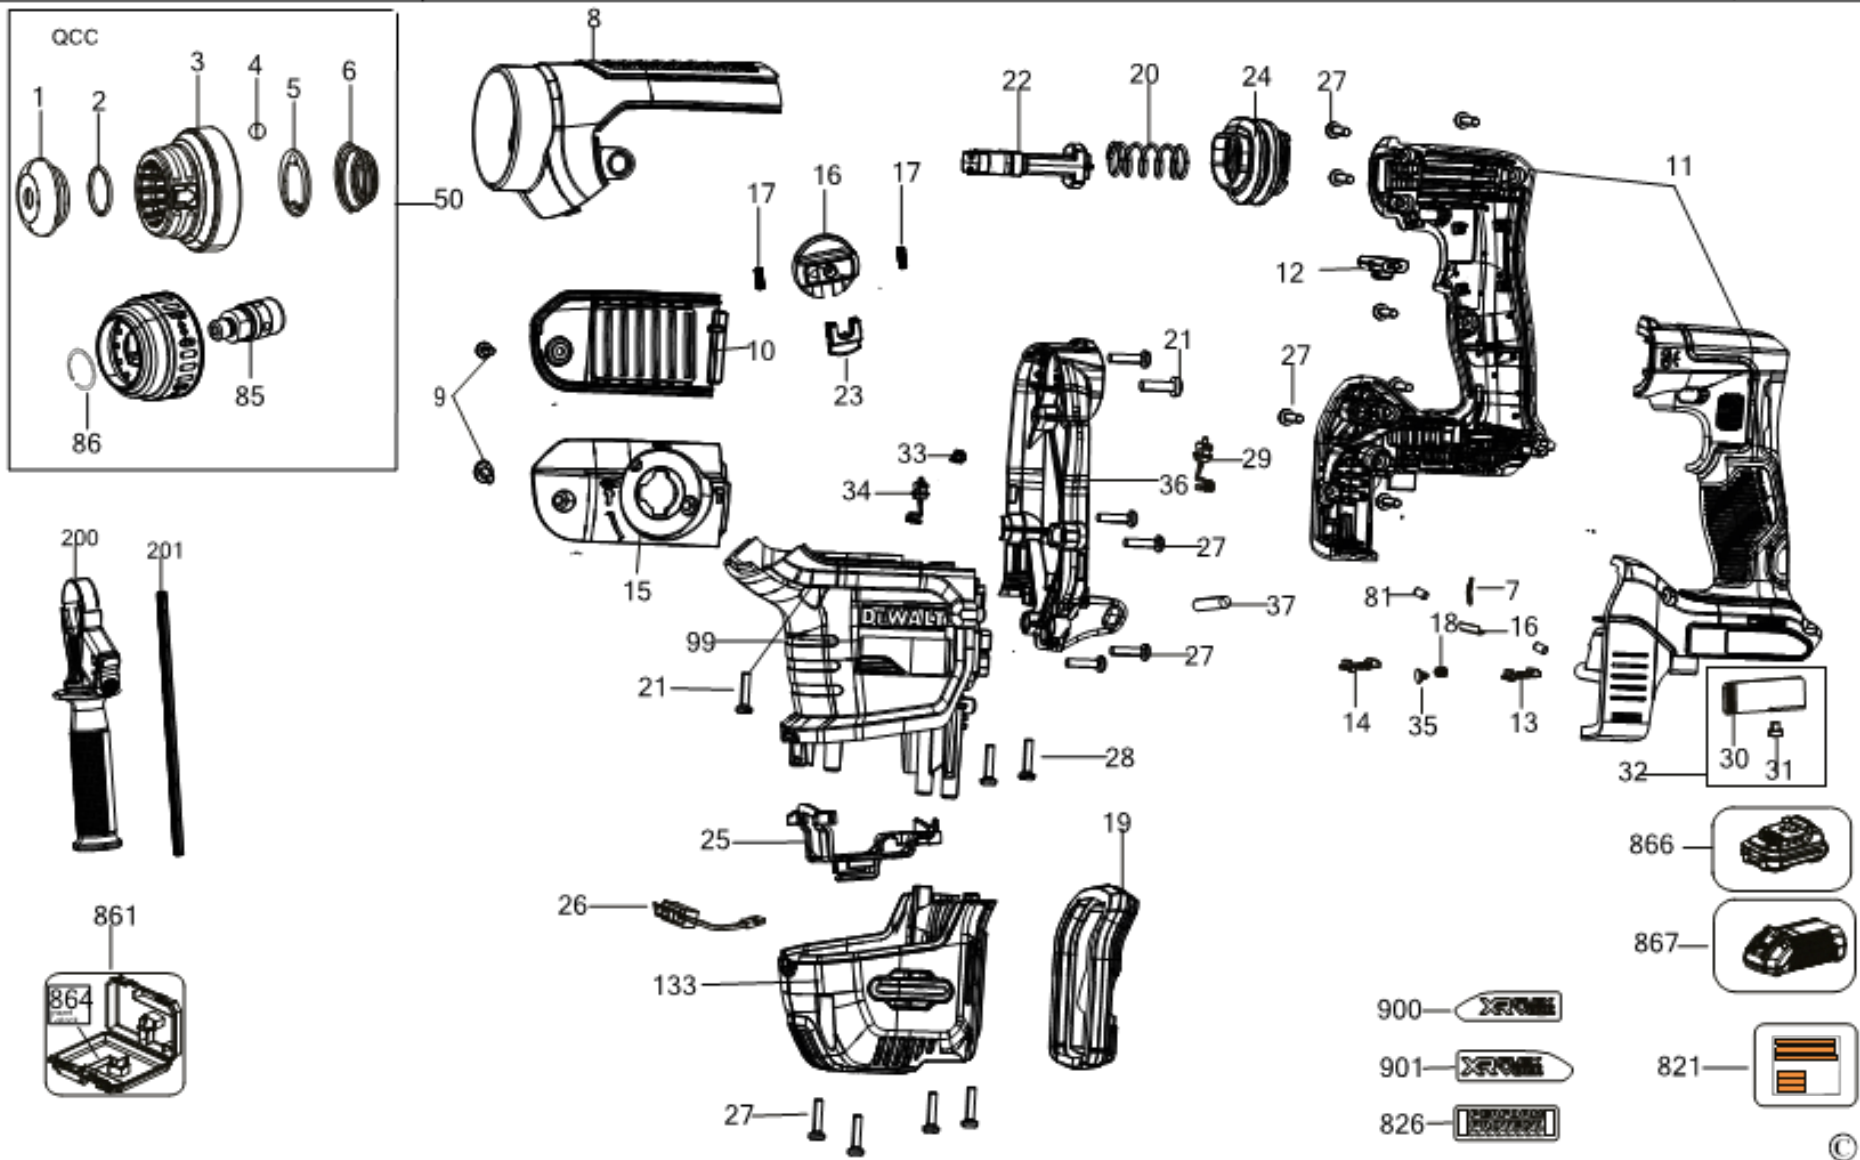

904

DCH417NT CORDLESS HAMMER 1

DeWALT

DCH417

TYP.
1

E20952

www.2helpu.com

04-08-2020

Parts List DCH417NT CORDLESS HAMMER 1

Item	Part Number	Qty	Part Description	General Description	Other Info	Repair Inst	Markets
1	323489-00	1	CAP			No	XJ
2	579212-00	1	RING			No	XJ
3	N910599	1	TUBE			No	XJ
4	583890-00	5	BALL			No	XJ
5	578387-00	1	WASHER			No	XJ
6	871690	1	SPRING			No	XJ
7	N400082	1	SPRING			No	XJ
8	N106154	1	COVER			No	XJ
9	324006-14	2	SCREW			No	XJ
10	N106172-00	1	COVER RH			No	XJ
11	N914793	1	HANDLE SA			No	XJ
12	N431292	1	BAR			No	XJ
13	N728012	1	INSERT			No	XJ
14	N728013	1	INSERT			No	XJ
15	N106173-00	1	COVER LH			No	XJ
16	N150304	1	KNOB			No	XJ
17	1008957-00	2	SPRING			No	XJ
18	N119679	1	SPRING			No	XJ
19	N427167	1	BELLOWS			No	XJ
20	N106188	1	SPRING COMPRESSION			No	XJ
21	324007-11	6	SCREW	M5 X 18		No	XJ
22	N152623	1	STOP			No	XJ
23	N192178	1	BUTTON RELEASE			No	XJ
24	N106221-00	1	BELLOWS			No	XJ
25	N762797	1	HOLDER			No	XJ
26	N737327	1	LED			No	XJ
27	330019-80	8	SCREW			No	XJ
28	90611830	2	SCREW			No	XJ
29	N452980	1	INDICATOR			No	XJ
30	N461541	1	HOOK			No	XJ
31	N400130	1	SCREW			No	XJ
32	N914798	1	HOOK SA			No	XJ